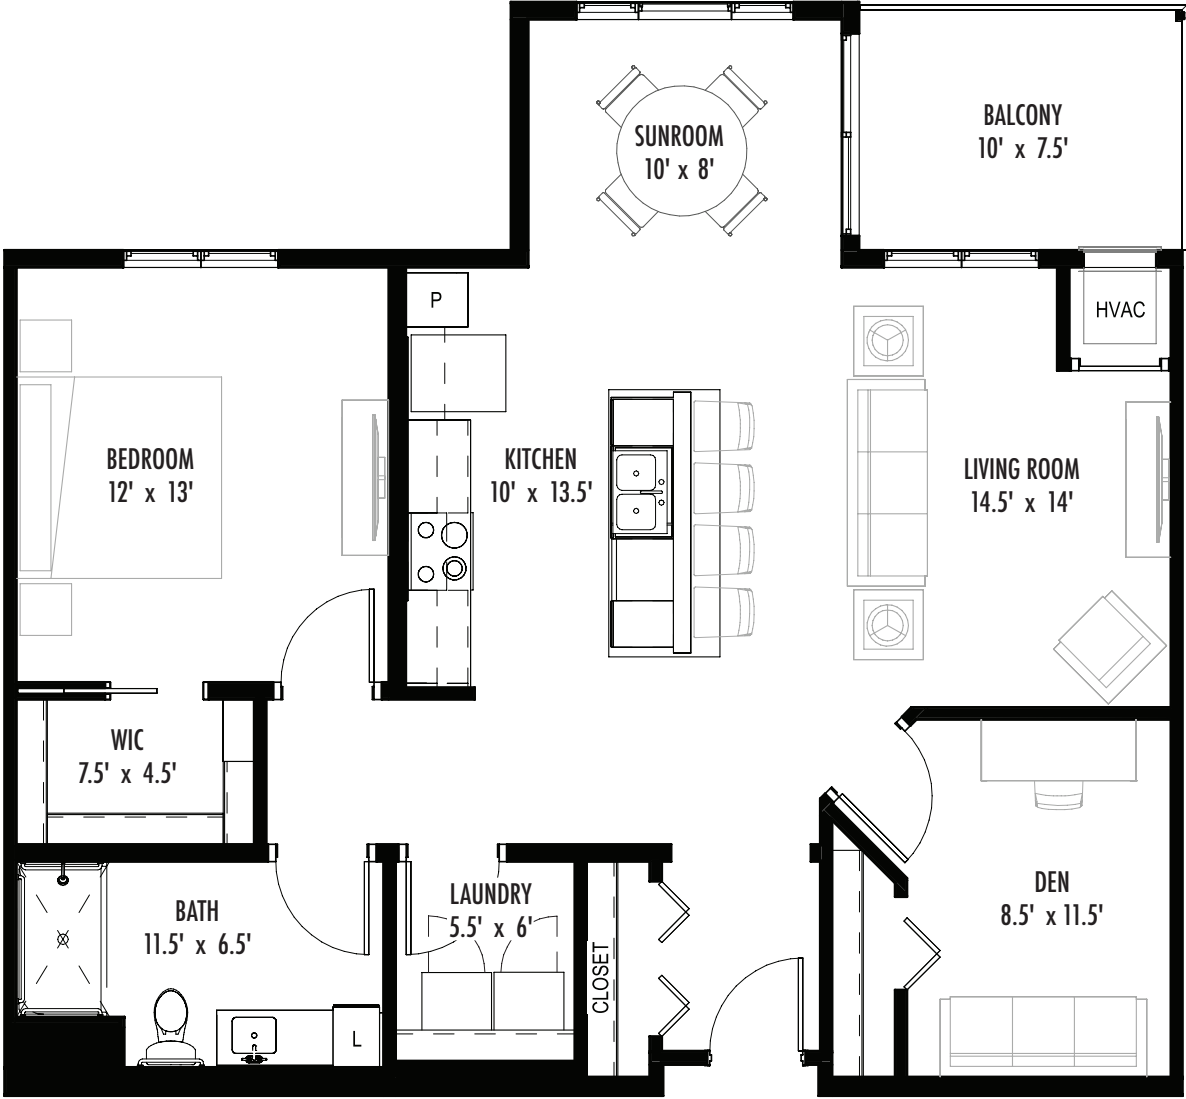

CHUCK YEAGER

One Bedroom + Den | One Bathroom
1,041 Sq Ft

Actual dimensions may vary.
Plans are subject to change without notice.
Current version dated 11/10/25.

THE AMERICAN COOPERATIVE

ROCHESTER | MN